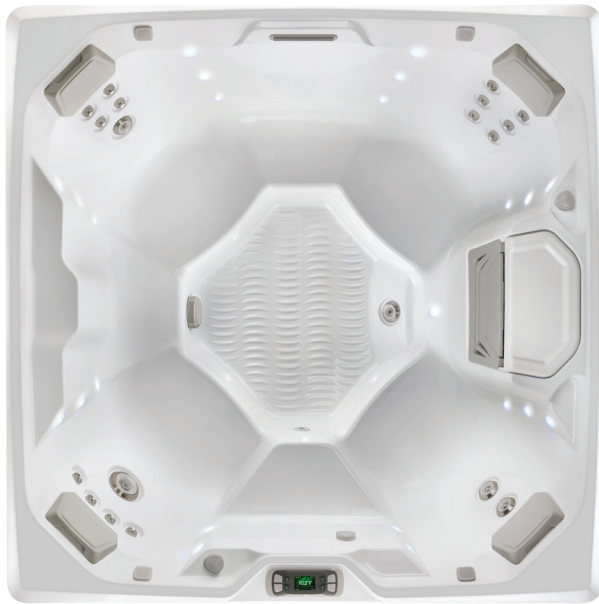

LIMELIGHT® COLLECTION

Beam™

Beam shown with Alpine White shell

Beam shown with Alpine White shell & Sable cabinet

Seating Capacity	4 adults
Dimensions	6' 8" x 6' 8" x 33"/2.03m x 2.03m x 0.84m
Water Capacity	310 gallons/1,175 liters
Weight	700 lbs./320 kg dry; 3,820 lbs./1,740 kg filled*
Spa Shell Options	Alpine White, Ice Gray, Platinum, Tuscan Sun or Desert
Cabinet Options	Coastal Gray, Espresso or Sable
Jets - 19 (w/ Brushed Stainless Steel Trim)	1 XL Directional jet 2 Standard Single Rotary jets 2 Standard Directional jets 14 Directional Precision jets
Water Feature	Vidro® backlit ribbon waterfall
Water Care System (Optional)	ACE® Salt Water System or EverFresh® System
Jet Pump	Wavemaster® 9000 One-Speed 2.5 HP, continuous duty 5.2 HP, breakdown torque or Wavemaster 7000 One-Speed 1.65 HP, continuous duty 3.5 HP, breakdown torque
Circulation Pump	SilentFlo 5000® for quiet, continuous filtration
Effective Filtration Area	100 sq. ft., top-loading filters
Ozone System	FreshWater® III Corona Discharge
Control System	IQ 2020® with LCD control panel 230v/50amp, 60Hz Includes G.F.C.I. protected sub-panel or 115v/20amp, 60Hz includes G.F.C.I. protected power cord
Lighting System	Raio® multi-color interior points of light (30) Exterior multi-color lighting with timer
Heater	No-Fault®, 4,000w/230v or 1,500w/115v
Energy Efficiency	FiberCor® insulation; Certified to the APSP 14 National Standard and the California Energy Commission (CEC) in accordance with California law
Vinyl Cover	3.5" to 2.5" tapered, 2 lb. density foam core, with hinge seal in Caramel, Chestnut, Slate, or Evergreen
Cover Lifter (Optional)	CoverCradle®, CoverCradle II, Lift 'n Glide® or UpRite®
Steps (Optional)	Everwood® or Polymer
Entertainment System (Optional)	Wireless Entertainment

* Includes water and 4 adults weighing 175 lbs. each
Export models available in 240v, 50Hz, 1500w heater